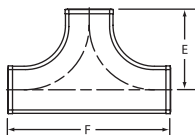

PART NO. NH 50

Blind Plug

Size	F	Weight
1½	1¾	0.6
2	1¾	0.7
3	1¾	1.2
4	1¾	2.0
5	1¾	2.9
6	1¾	3.2
8	2¼	6.5
10	3	14.7
12	3½	17.6
15	3½	28.0

PART NO. NH 52

Tapped Ferrule Less Brass Plug

Size	F	IPS Tapping	Weight
2	2 ³ / ₁₆	1½	0.9
3	2 ³ / ₁₆	2½	1.9
4	2 ³ / ₁₆	3½	2.5
5	4½	4	6.5
6	4½	5	8.0
8	4½	6	12.1

PART NO. NH 53

Single Two-Way Cleanout

Size	E	F	Weight
4	7½	15	16.0

PART NO. NH 53A

Two-Way Cleanout

Size	D	E	F	G	Weight
4	8¼	2¾	12	6½	15.0